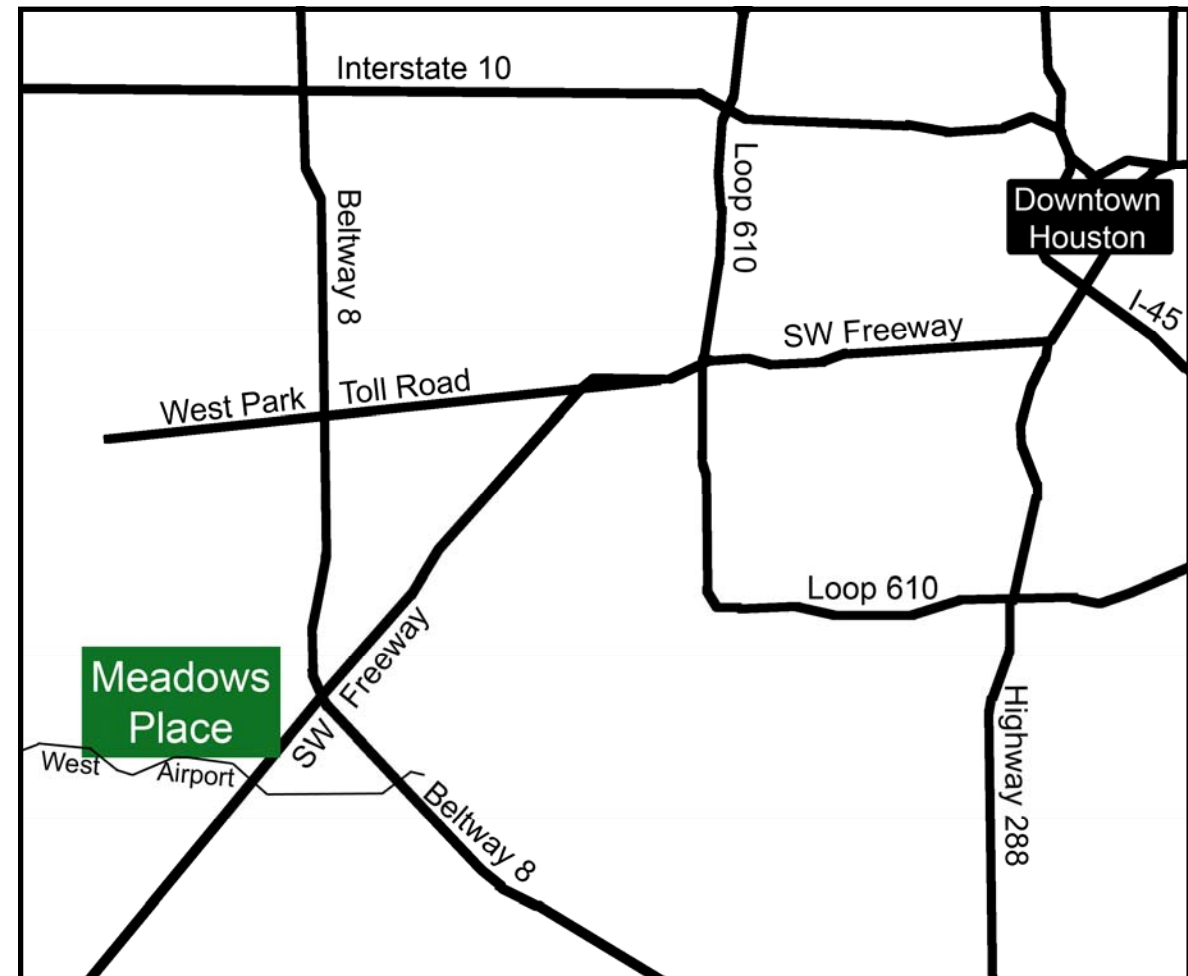

## Regional Map

*Meadows Place is located approximately 20 miles southwest of Downtown Houston, just past Beltway 8 (West Sam Houston Tollway) when heading outbound on the Southwest Freeway (Highway 59 S). Take the West Airport Boulevard exit and turn right into the City.*

# City of Meadows Place Street Map