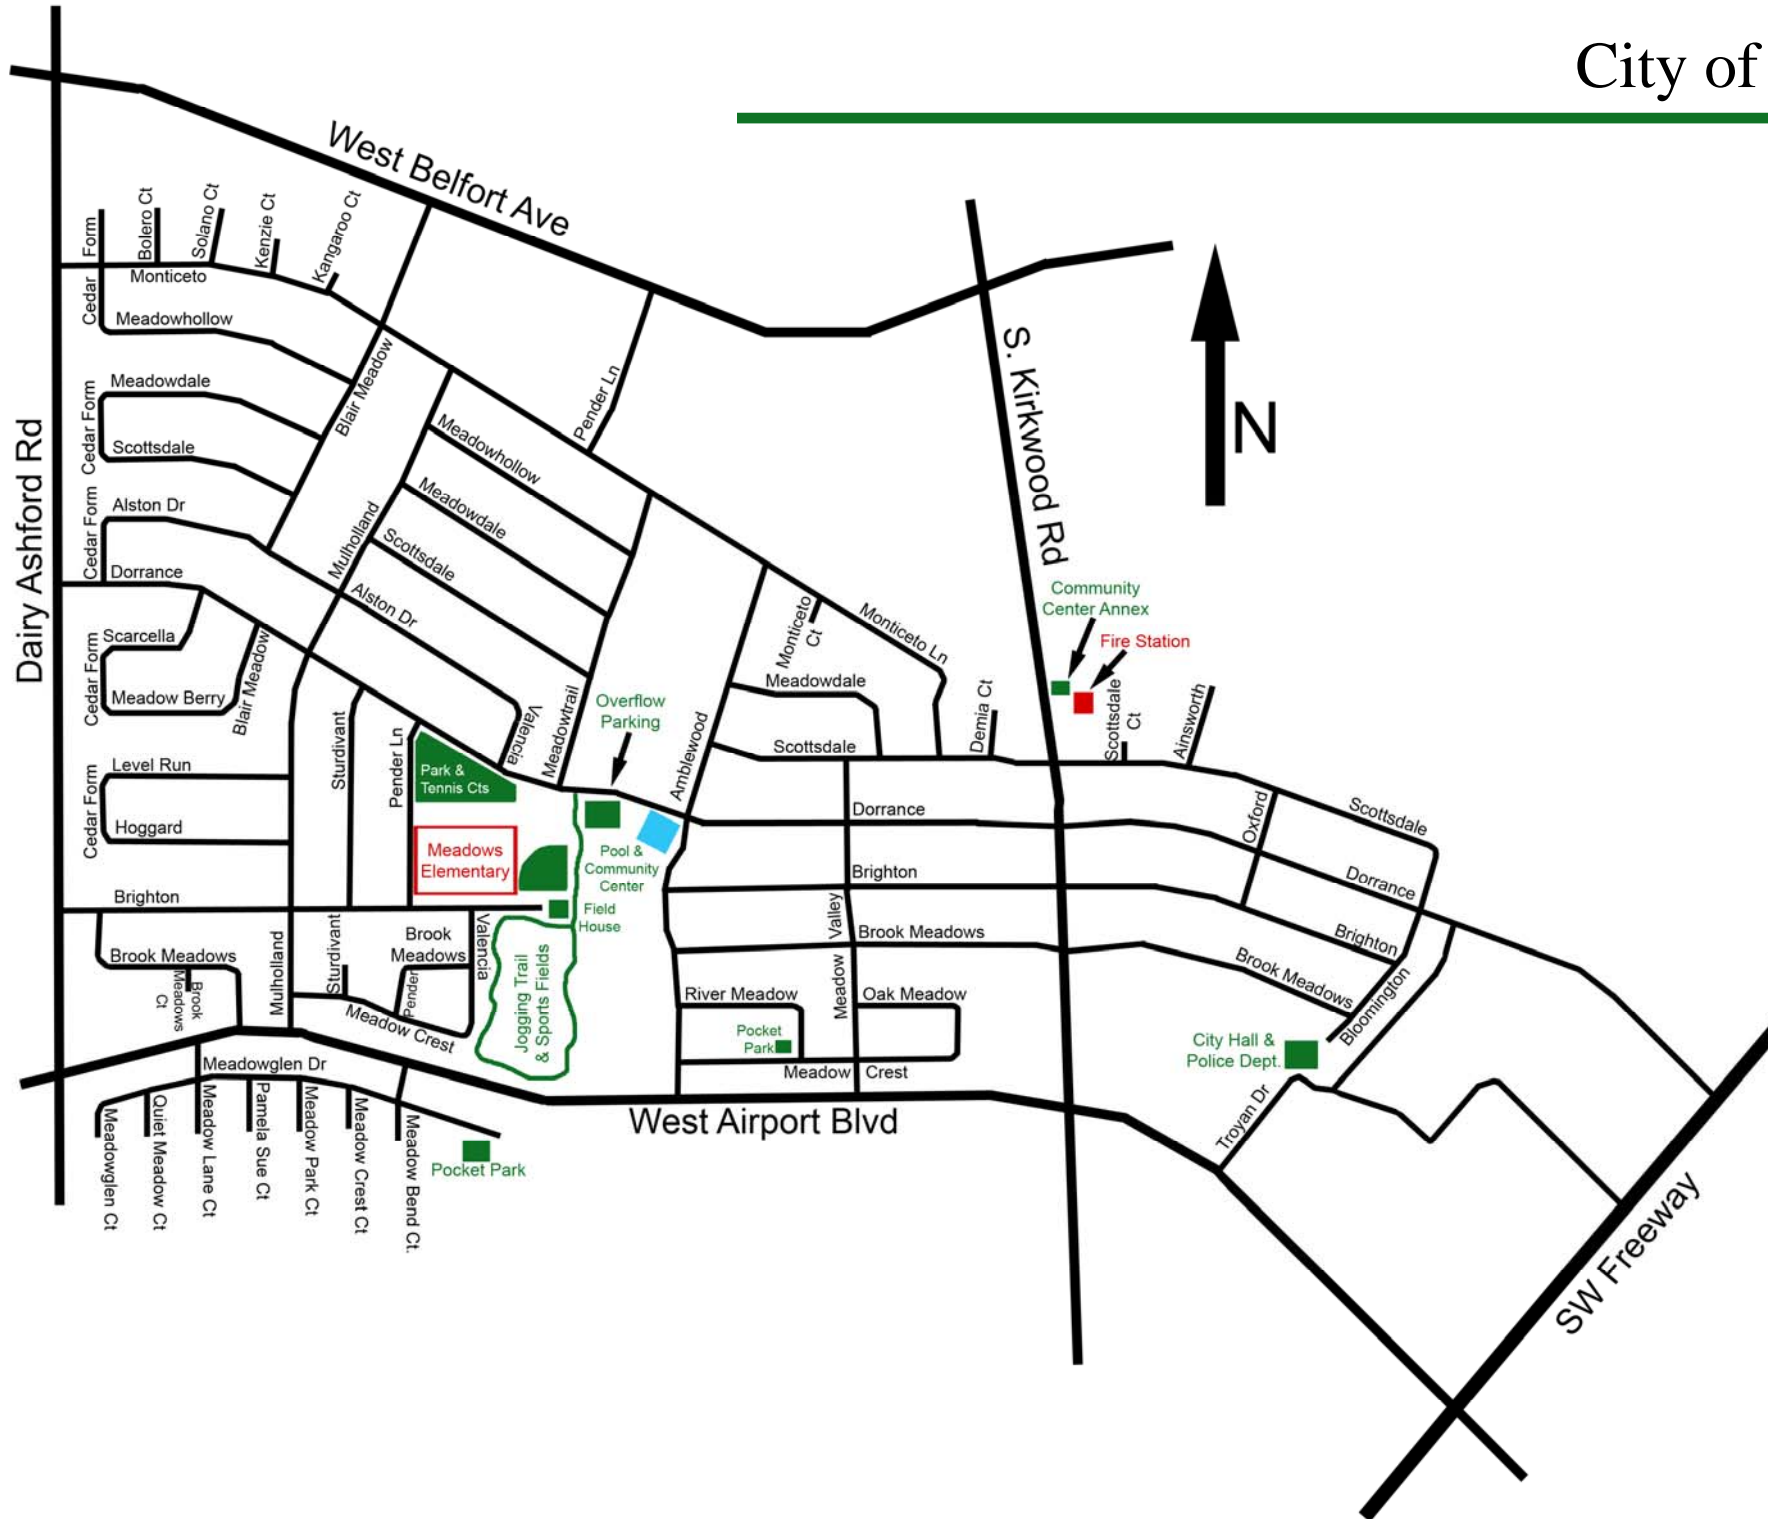

## Regional Map

*Meadows Place is located approximately 20 miles southwest of Downtown Houston, just past Beltway 8 (West Sam Houston Tollway) when heading outbound on the Southwest Freeway (Highway 59 S). Take the West Airport Boulevard exit and turn right into the City.*

# City of Meadows Place Street Map