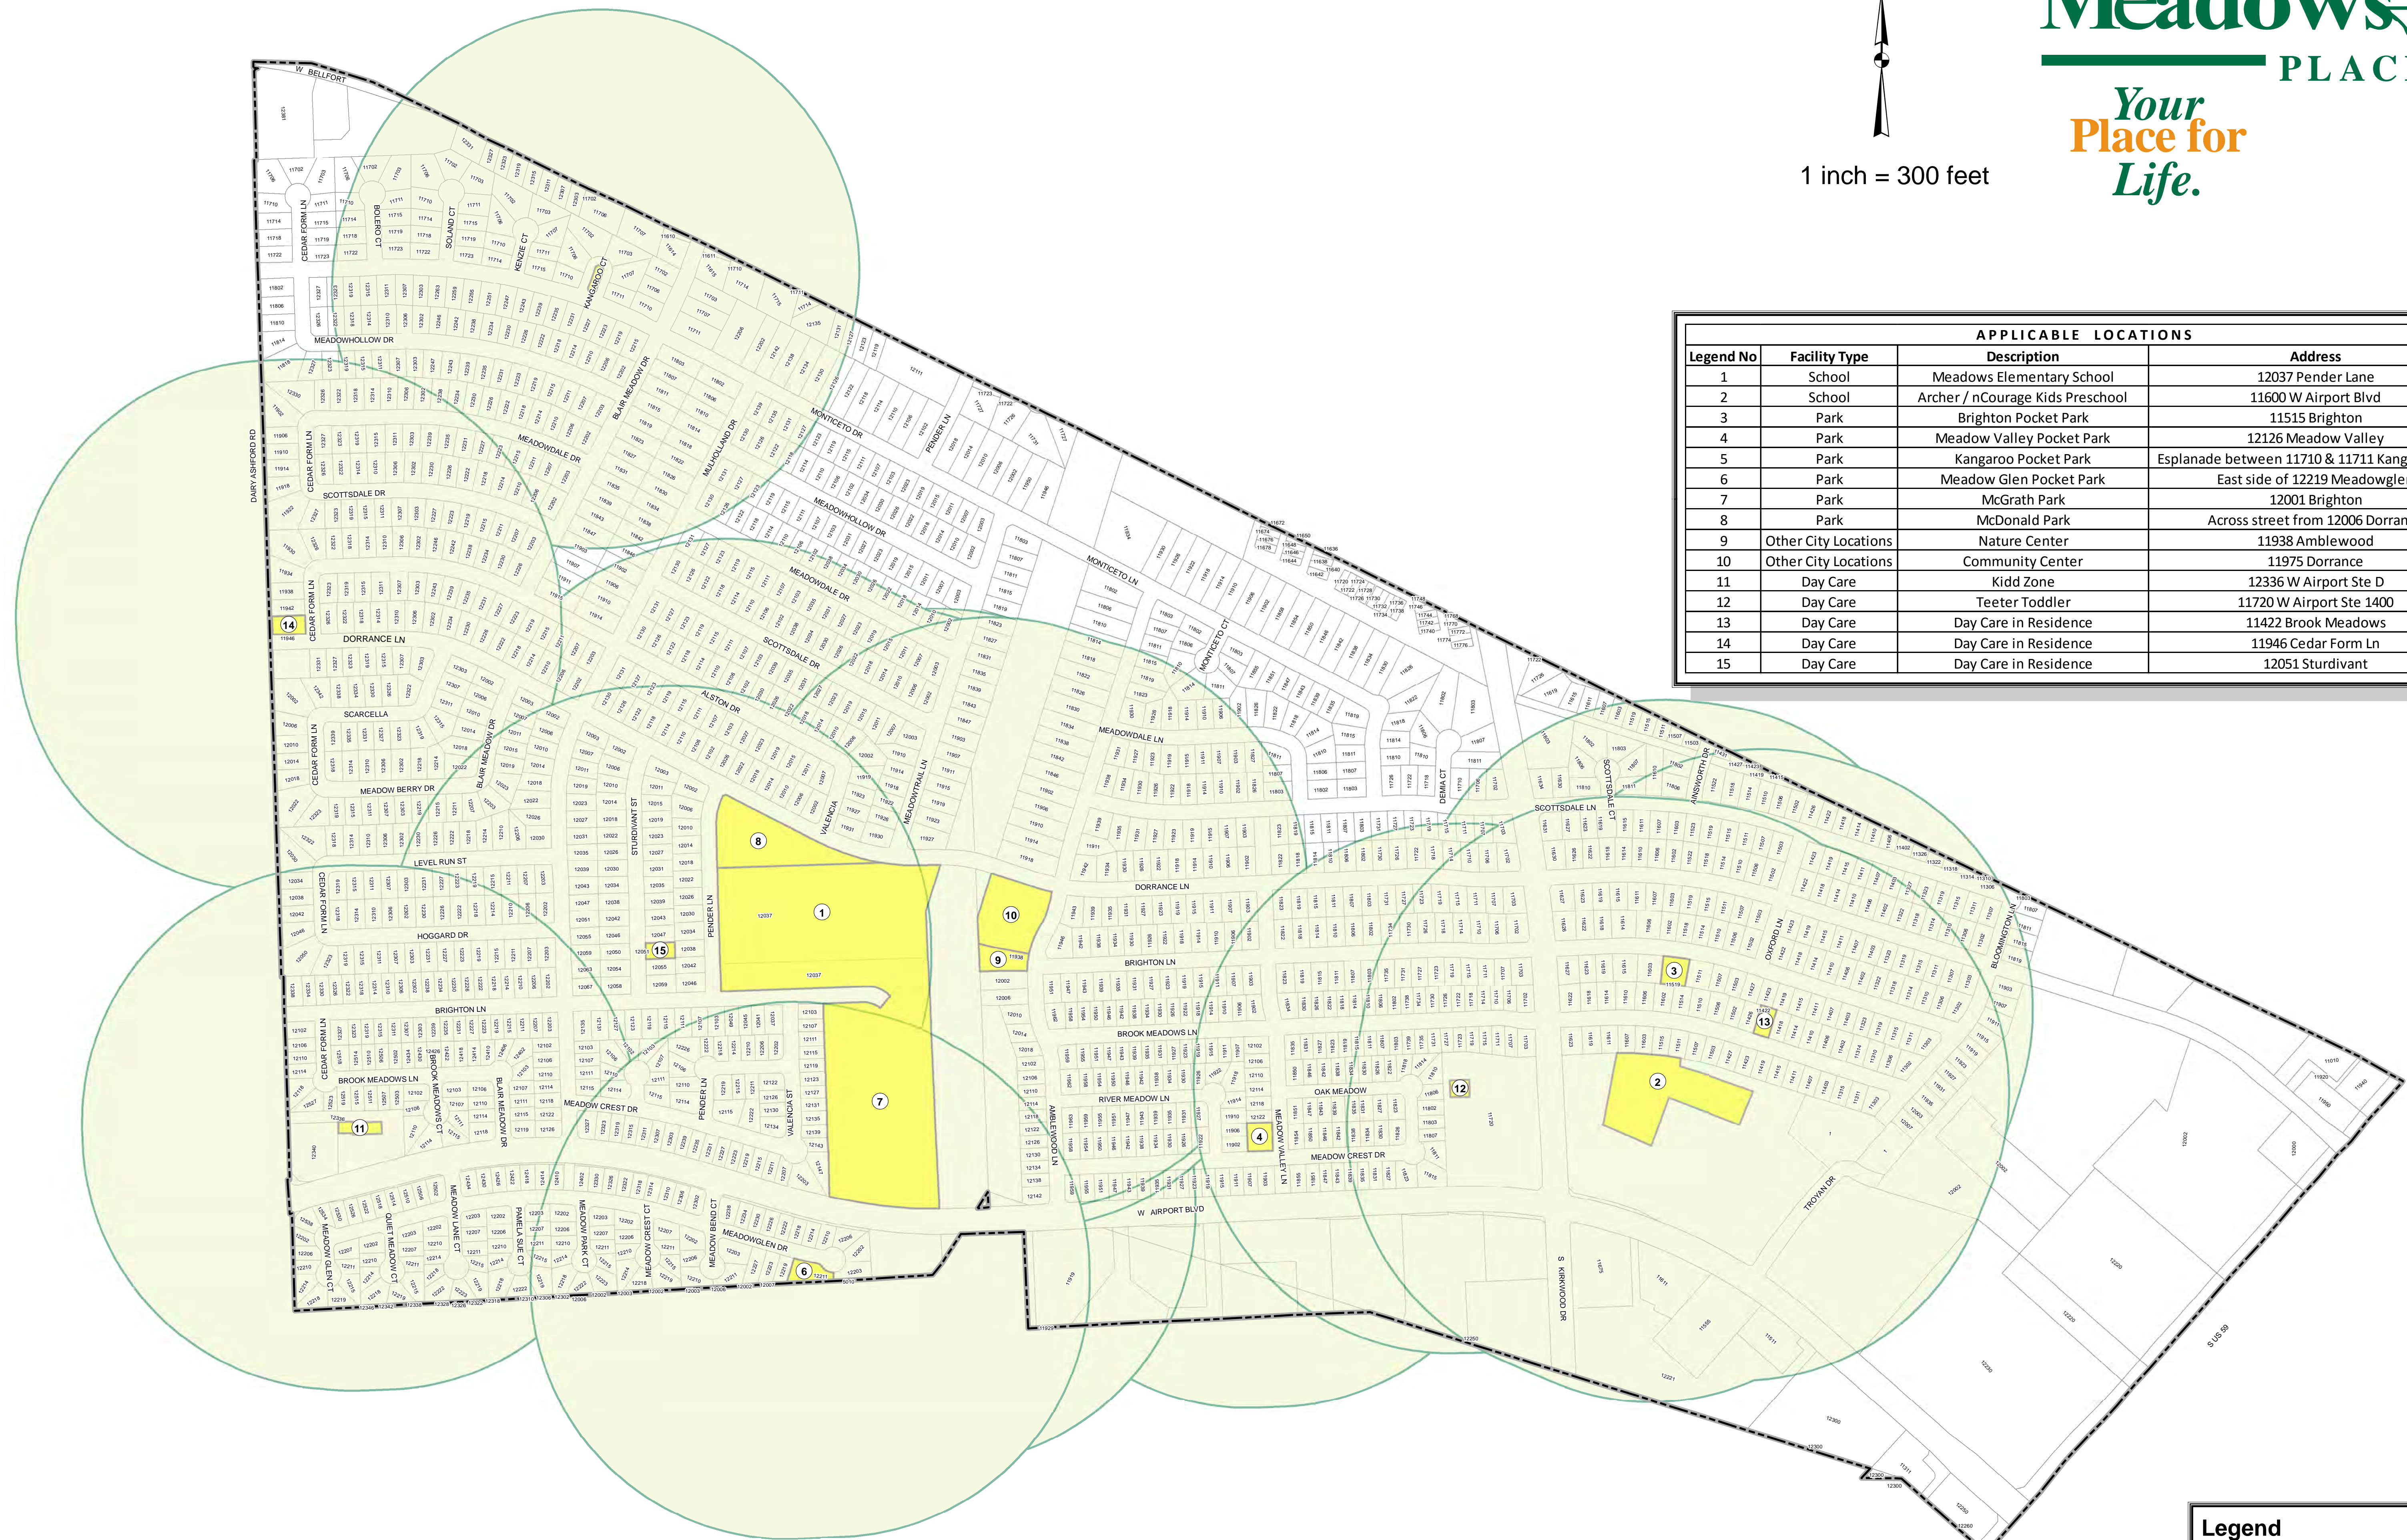

APPLICABLE LOCATIONS			
Legend No	Facility Type	Description	Address
1	School	Meadows Elementary School	12037 Pender Lane
2	School	Archer / nCourage Kids Preschool	11600 W Airport Blvd
3	Park	Brighton Pocket Park	11515 Brighton
4	Park	Meadow Valley Pocket Park	12126 Meadow Valley
5	Park	Kangaroo Pocket Park	Esplanade between 11710 & 11711 Kangaroo Court
6	Park	Meadow Glen Pocket Park	East side of 12219 Meadowglen
7	Park	McGrath Park	12001 Brighton
8	Park	McDonald Park	Across street from 12006 Dorrance
9	Other City Locations	Nature Center	11938 Amblewood
10	Other City Locations	Community Center	11975 Dorrance
11	Day Care	Kidd Zone	12336 W Airport Ste D
12	Day Care	Teeter Toddler	11720 W Airport Ste 1400
13	Day Care	Day Care in Residence	11422 Brook Meadows
14	Day Care	Day Care in Residence	11946 Cedar Form Ln
15	Day Care	Day Care in Residence	12051 Sturdivant

Legend	
	Child Safety Zone Location
	1,000-ft Residency Restriction Area
	City Limits

# Sex Offender Residency Registration Areas